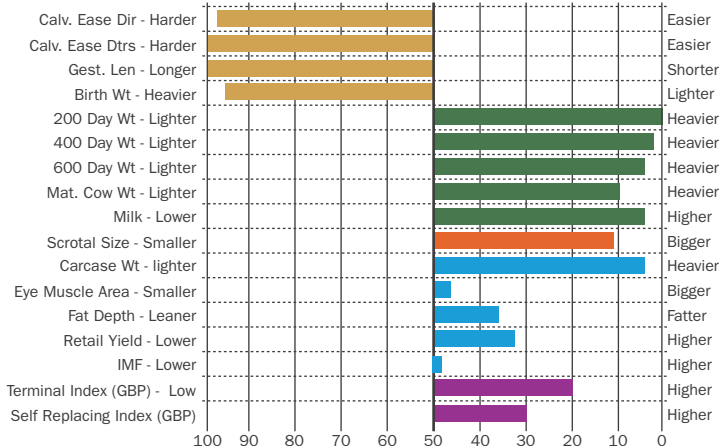

Sky High 1 TAKE-A-CHANCE (P)

Sire: Remittal Super Duty 42S Dam: Dendor 1 Jennifer 15th (P) MGS: Solpoll 1 Gilbert (P)
Ear Tag: UK167077 400201 D.O.B: 08/02/2020 AI Code: H9262