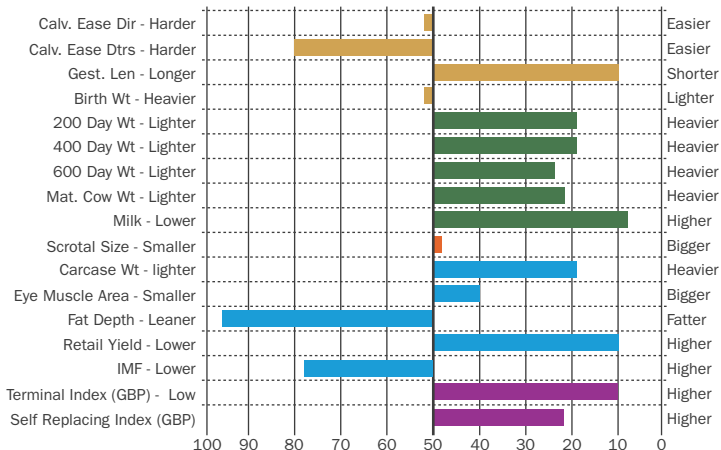

Popes JAMESON 18

Sire: Popes Fearless 14 Dam: Popes Nellys Dazzler EX91 MGS: Banwy Wonderboy
Ear Tag: UK180278600341 D.O.B: 12/07/2018 AI Code: SG1314