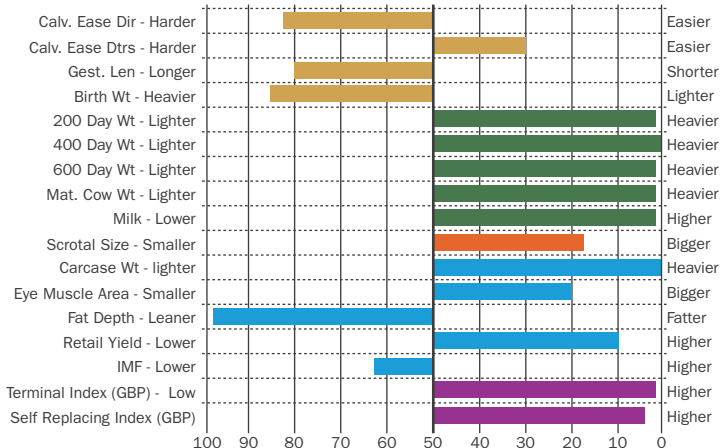

# Alchester **KRACKER**

Sire: Team Celtic 11 Dam: Alchester Clovers Harper MGS: Corskie Wham  
Ear Tag: UK283691701284 D.O.B: 25/12/2019 AI Code: SG1363