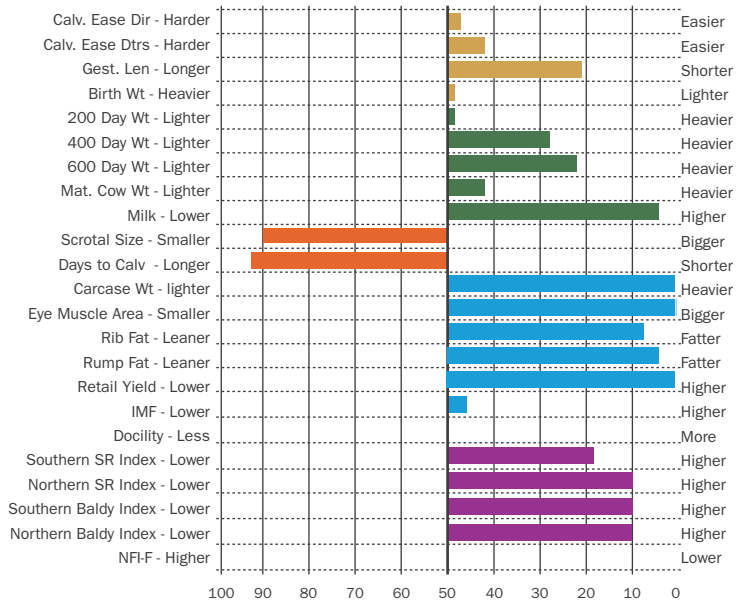

Mawarra **SHOWTIME** P277

Sire: Oak Downs Lawloit L75 Dam: Mawarra Miss Titania 054 MGS: Cloverlee Hunter
Ear Tag: HRPP277 D.O.B: 05/08/2018 AI Code: H9273