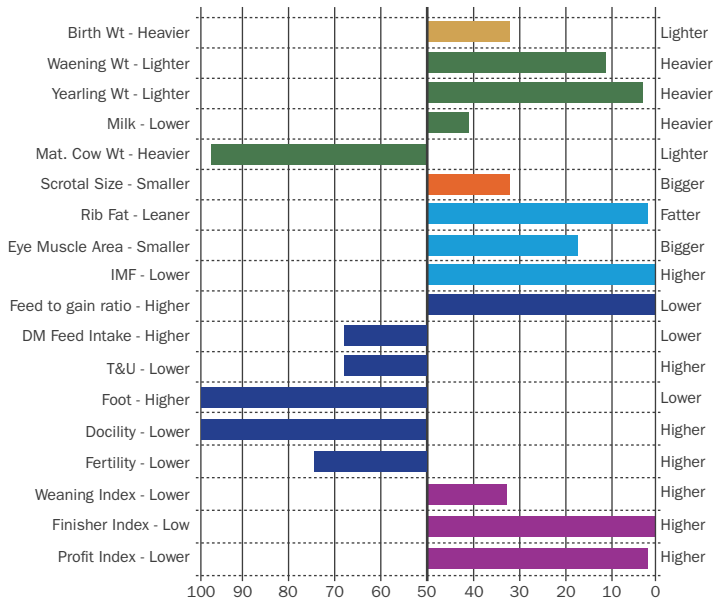

Nunwick **BLACK VICTOR**

Sire: Leachman Advance Dam: LCOC Isabel CS006 MGS: Leachman Testify
Ear Tag: UK107236 702847 D.O.B: 24/03/2019 AI Code: ST0953