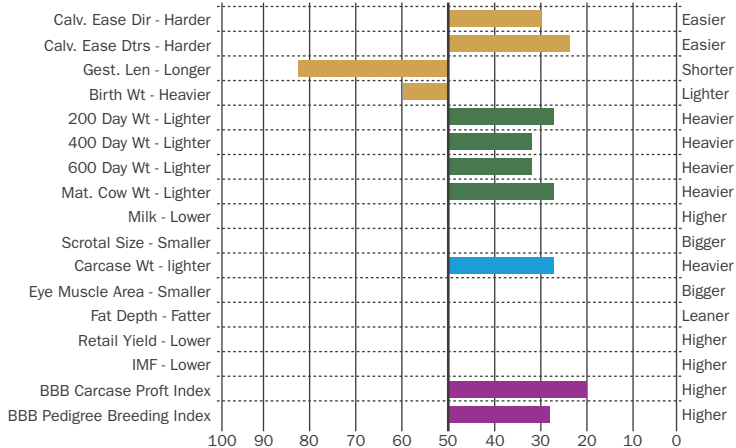

Auchenlay NOTORIOUS

Sire: Sandyvale Jagerbomb Dam: Auchenlay Koala MGS: Almeley Erle
Ear Tag: UK542740700549 D.O.B: 01/05/2018 AI Code: BB1722