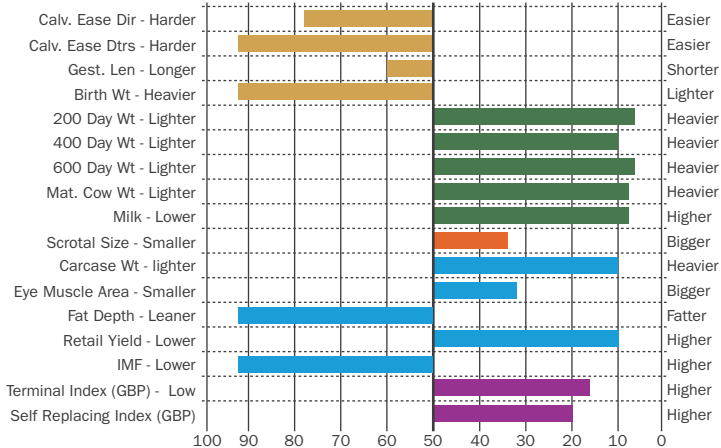

Blelack LEICESTER T857

Sire: Hallington Principal M367 Dam: Blelack Lavender R574 MGS: Hallington Picasso M348
Ear Tag: UK521115 103857 D.O.B: 10/04/2017 AI Code: AA1607