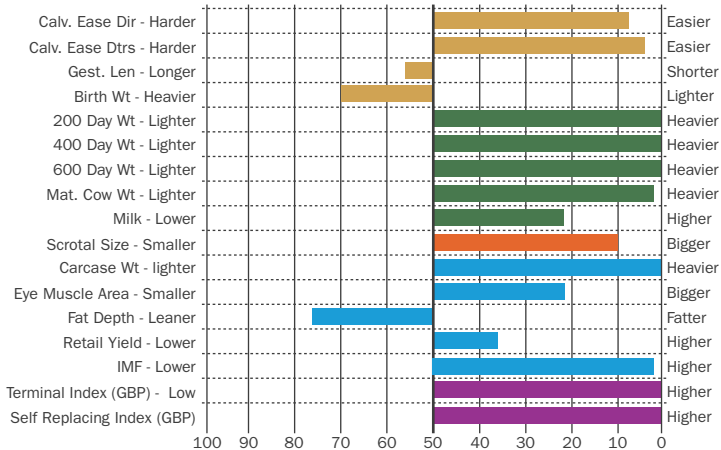

Wolfstar **KOLISI** 19 (P)

Sire: Sneumgaard Emperor Dam: Wolfstar Forget-me-not MGS: Team Celtic 11
Ear Tag: UK560498103173 D.O.B: 21/11/2019 AI Code: SG1352