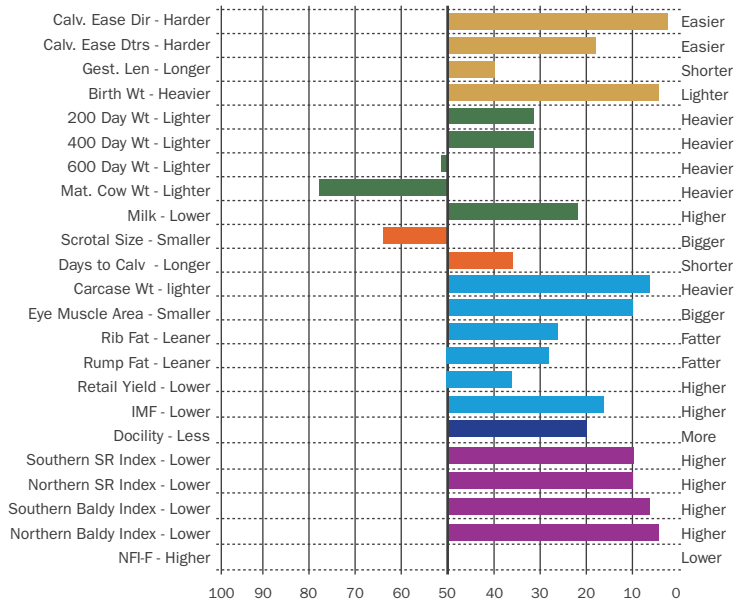

Wirruna PEACE P198

Sire: Wirruna Ledger L285 Dam: Wirruna Oyster Girl L334 MGS: Wirruna Jansen J143
Ear Tag: WNAP198 D.O.B: 13/08/2018 AI Code: H9250