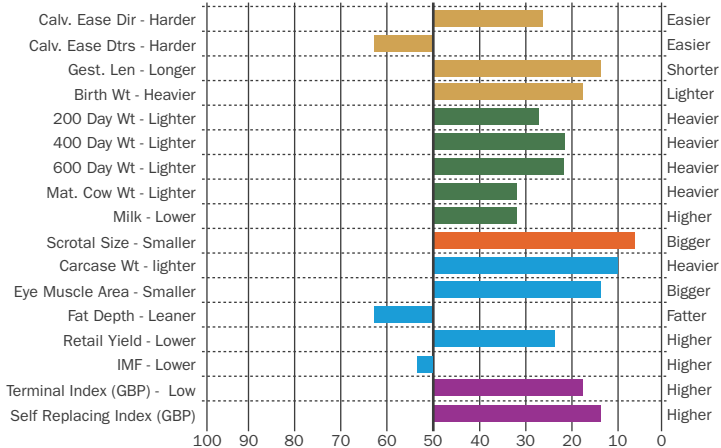

Hawkley **RED FERDINAND** v994

Sire: Shadwell Red Boaz R826 Dam: Hawkley Red Firefly P687 MGS: Red Majestic Lightning 717
Ear Tag: UK282331 100994 D.O.B: 05/03/2019 AI Code: AA1732