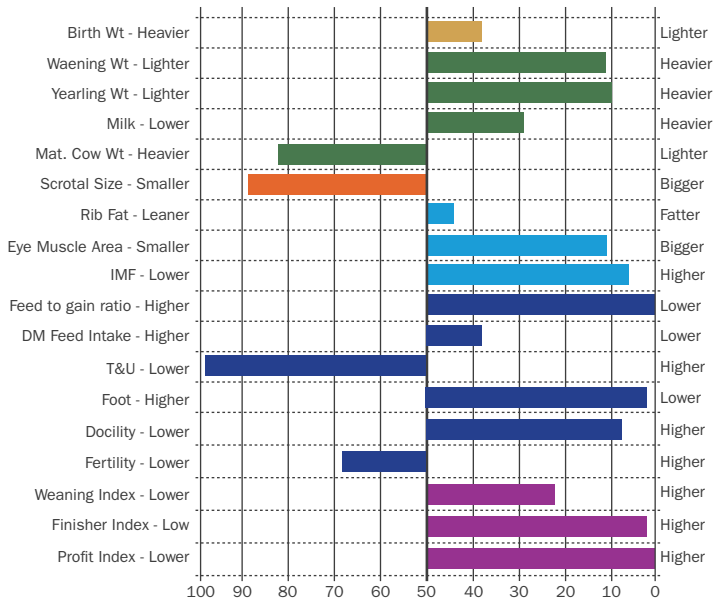

# Weighton Wold WARRICK

Sire: Leachman Decree X936D Dam: Rempe Stabilizer 6120 MGS: WBF Rest Easy  
 Ear Tag: UK142374 502988 D.O.B: 20/03/2020 AI Code: ST0946

MATERNAL

TERMINAL

CONFORMATION

GROWTH