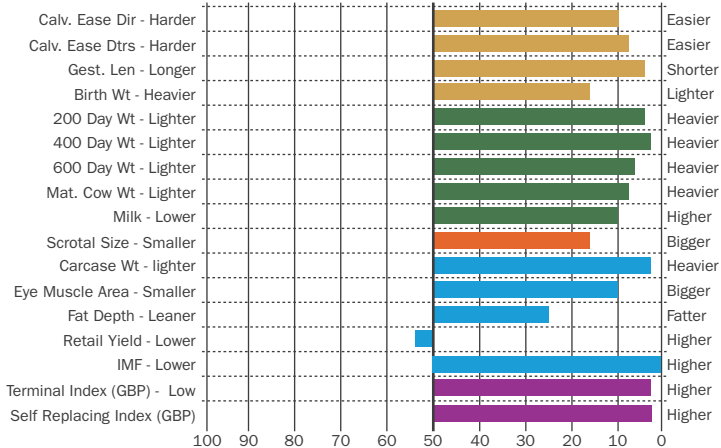

MacG
Nov 19

Rawburn **BALTIMORE** U845

Sire: A A R Ten x 7008 Dam: Hoff Blackbird 594 MGS: SVF Bandolier
Ear Tag: UK562106 602845 D.O.B: 07/09/2018 AI Code: AA1724