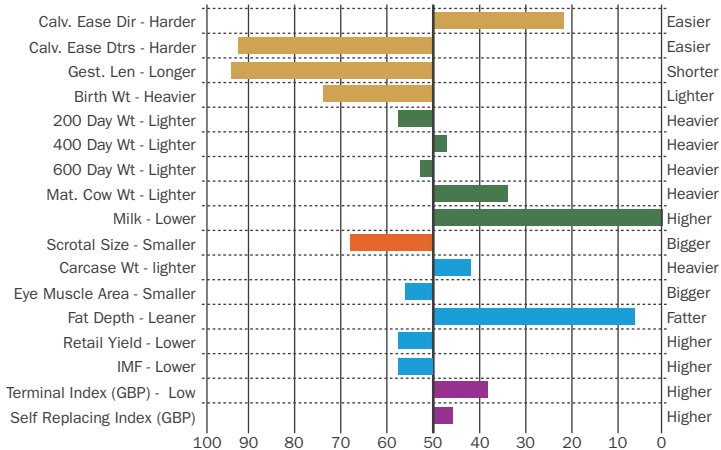

Barnsford FERNY

Sire: Balmyle Bollinger Dam: Alwent Broom MGS: Elrick Uranium
Ear Tag: UK583118200002 D.O.B: 13/05/2010 AI Code: CH4259