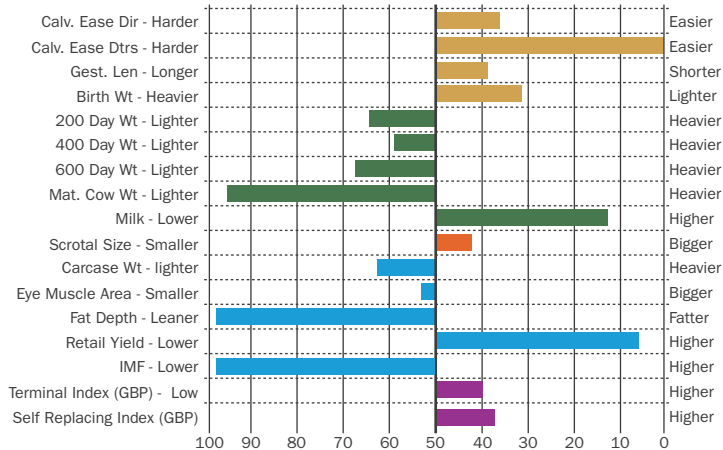

Innerwick **LORENZO** 20

Sire: Curaheen Gold Digger Dam: Innerwick Isabel MGS: Braidwood Everest 13
Ear Tag: UK560363101286 D.O.B: 02/10/2020 AI Code: SG1382