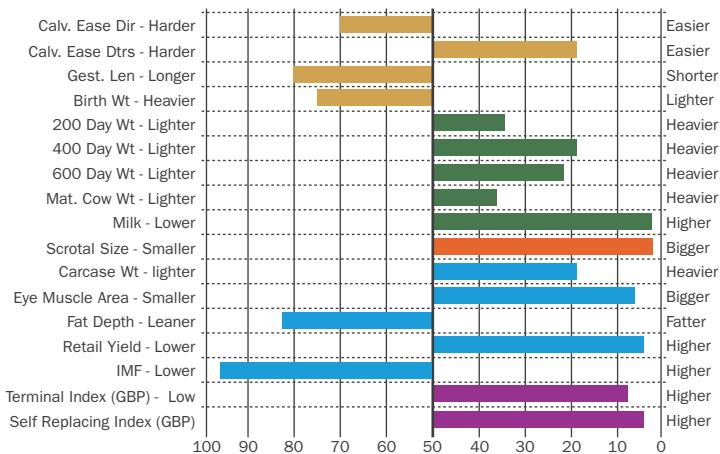

Denizes **KILIMANJARO** 19

Sire: Denizes Impeccable 17 Dam: Denizes Trixie Belle 4th MGS: Ashland Tornado
Ear Tag: UK181888602021 D.O.B: 29/11/2019 AI Code: SG1351