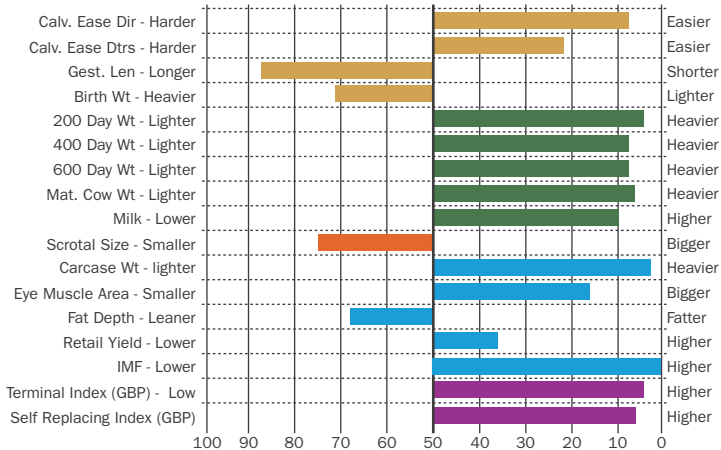

Whitecliffe PANAMA

Sire: Westcarse Houdini Dam: Whitecliffe Melinda MGS: Wesley Equinox
Ear Tag: UK122919701117 D.O.B: 07/05/2019 AI Code: CH3992