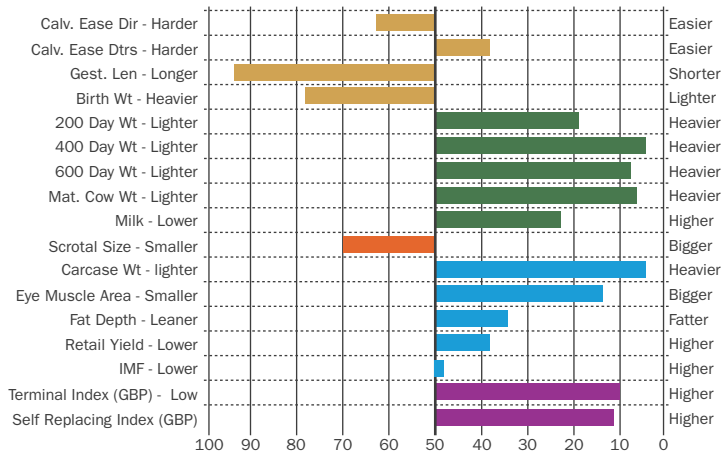

Popes **KONTIKI** 19

Sire: Camus Harold 16 Dam: Popes Rhona MGS: Kilbride Farm Comber 11
Ear Tag: UK180278700370 D.O.B: 16/05/2019 AI Code: SG1341