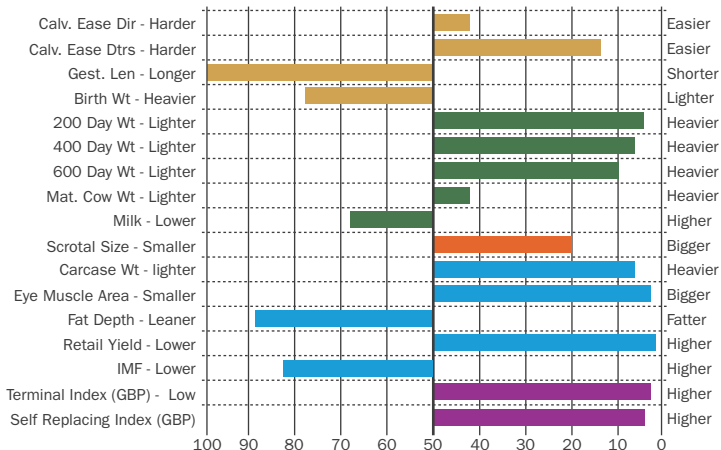

Rawburn **BLACK BUSH** S420

Sire: Bushs Strut 756 Dam: DBRL Blackbird 2N MGS: Coldstream Blackburn 10L

Ear Tag: UK562106 102420 D.O.B: 21/09/2016 AI Code: AA1562