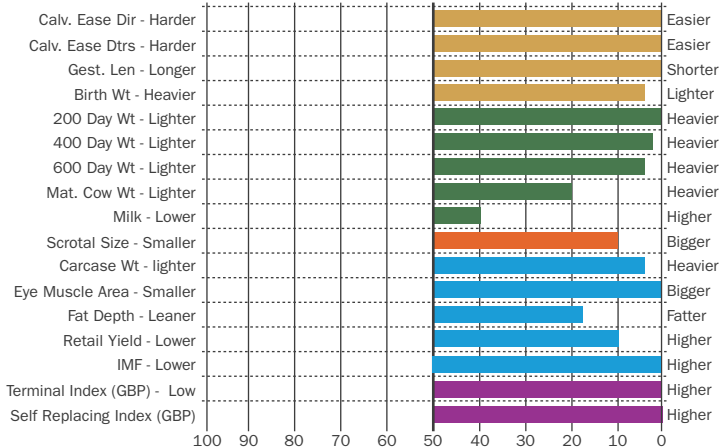

IRCC

Quaker Hill DEAD CENTER

Sire: Exar Denver 2002B Dam: Quaker Hill Blackcap OA32 MGS: Mcc Daybreak
Ear Tag: 17831035(US)40 D.O.B: 12/03/2014 AI Code: AA1369