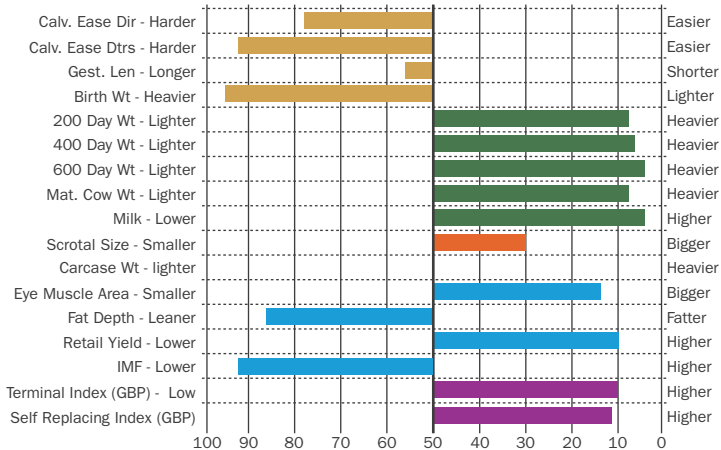

# Popes **JASPER** 18

Sire: Woodhall Ferrari 14 Dam: Clonguish Diamond MGS: Kilbride Farm Newry  
Ear Tag: UK180278400325 D.O.B: 07/04/2018 AI Code: SG1313