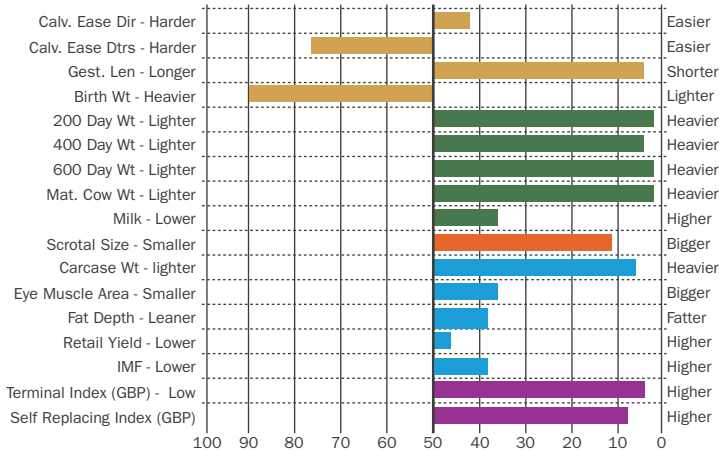

Whitecliffe ORWELL

Sire: Thrunton Fairfax Dam: Whitecliffe Lioness MGS: Bleack Digger
Ear Tag: UK122919400995 D.O.B: 01/03/2018 AI Code: CH4020