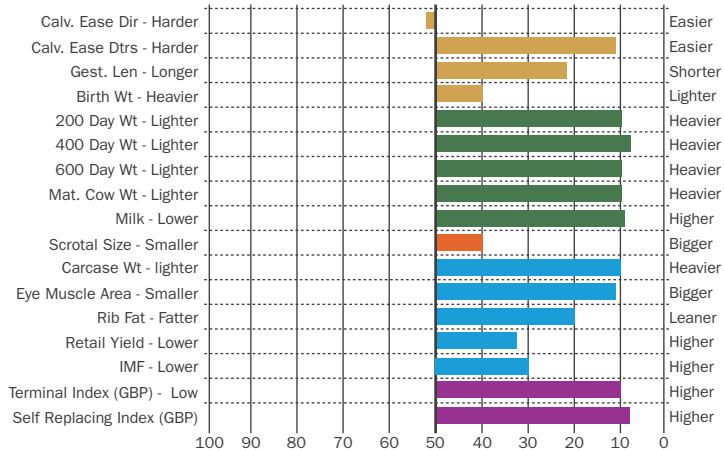

Mawarra HUGO P190

Sire: Yarram Unique F181 Dam: Mawarra Minerva 1009 MGS: Churchill AI ET
Ear Tag: HRPP190 D.O.B: 29/05/2018 AI Code: H9272