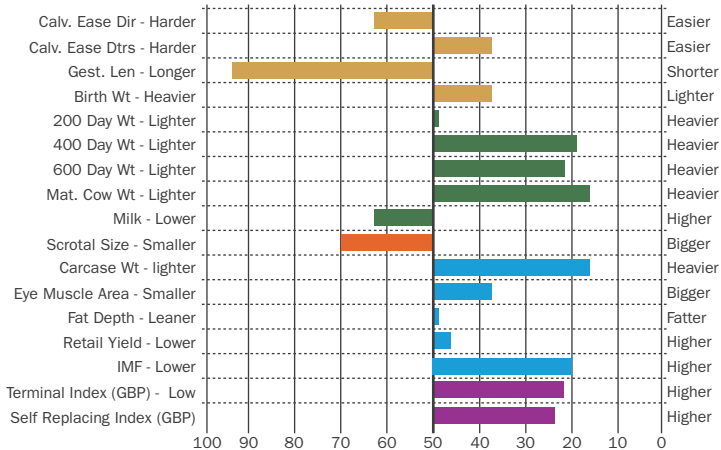

Sacombe **KESTREL** 19

Sire: Blackford Hurricane 16 Dam: Sterling Bacardi's Hawaii MGS: Annick Exocet 13
Ear Tag: UK241425301742 D.O.B: 23/05/2019 AI Code: SG1342