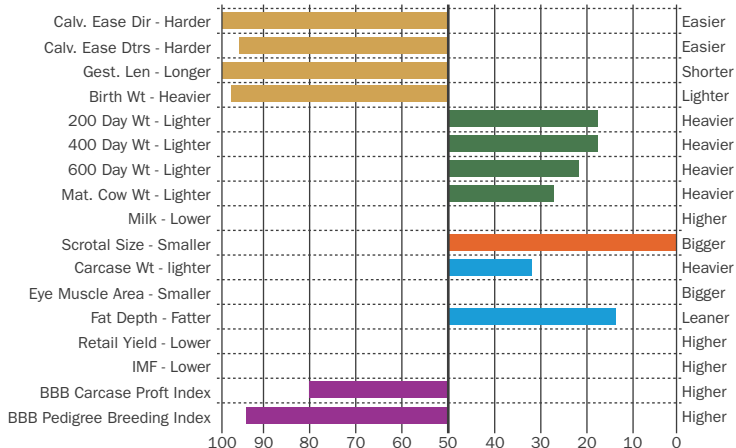

Bedgebury KENT

Sire: Germinal De Fooz Dam: Bedgebury Fancy Pants MGS: Ballygrange Alex
Ear Tag: UK260220501912 D.O.B: 29/05/2015 AI Code: BB1526