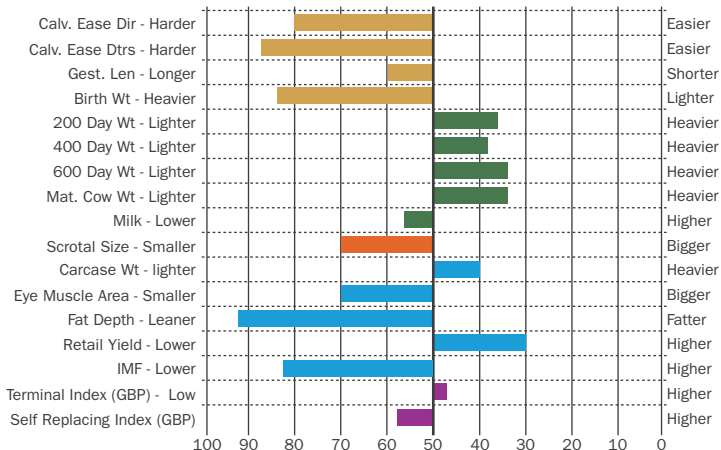

Goulding RAZZLE DAZZLE

Sire: Jerusalem Faberge R346 Dam: Goulding Jane N577 MGS: Nightingale Proud Jake G405
Ear Tag: 20180606(IR)44 D.O.B: 08/01/2018 AI Code: AA1648