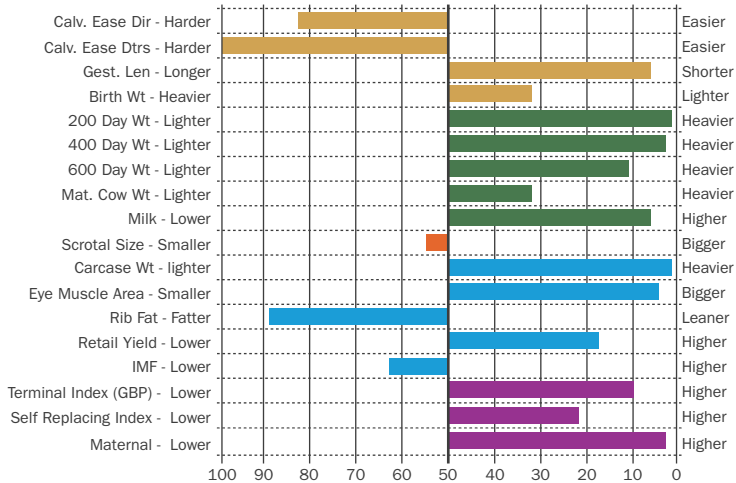

MacG
FEB '22

Elliot **FORTNITE** (P)

Sire: Star P Matrix 4N X Dam: SBF WHR Janet 65Z Can (P) MGS: Waukaru Patent 8161
Ear Tag: UK562106 103309 D.O.B: 17/05/2020 AI Code: BS0723