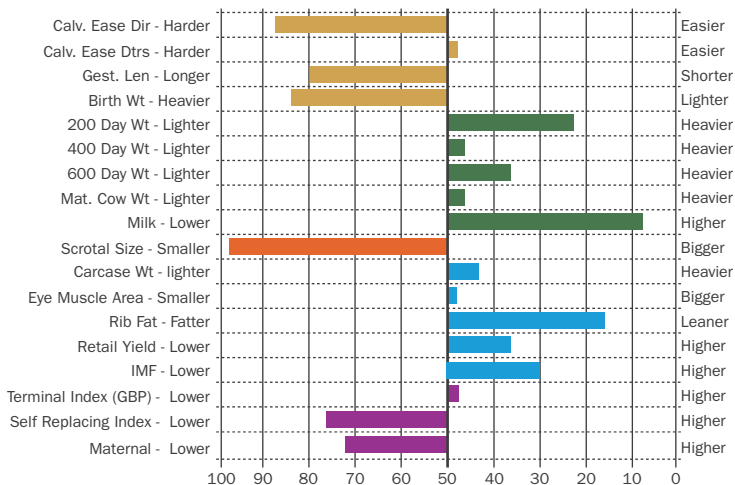

Chapelton PIONEER (P)

Sire: Balnabroich Kermit Dam: Chapelton Duchess 4978 MGS: Stonehills X Factor (P)
Ear Tag: UK582662 406834 D.O.B: 07/04/2020 AI Code: BS0725