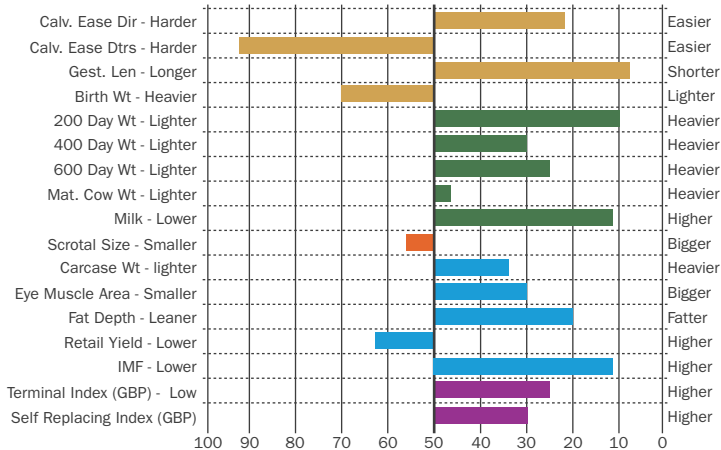

Ballinalare Farm GALAXY 15

Sire: Aucharachan Wizard Dam: Raceview Tia Nicollette MGS: Glen Podge
Ear Tag: UK924467303024 D.O.B: 15/05/2015 AI Code: SG1256