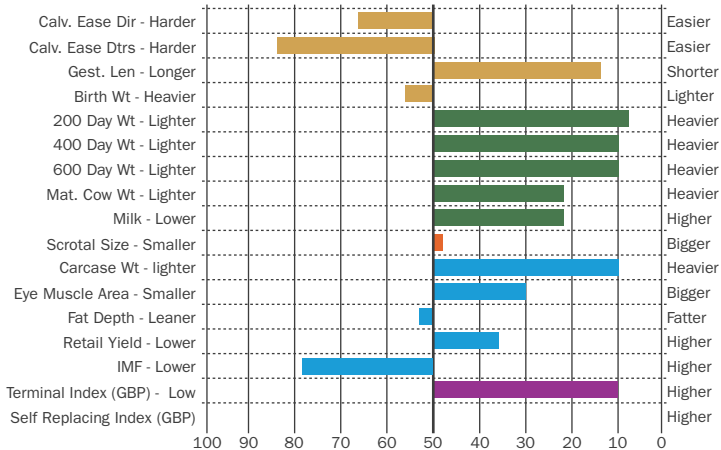

MacG
FEB '21

Clonagh **LATIN LOVER**

Sire: Manor Park Hansome 16 Dam: Clonagh Darling Eyes MGS: Banwy T-Rex
Ear Tag: IE372213054111558 D.O.B: 19/05/2019 AI Code: SG1365